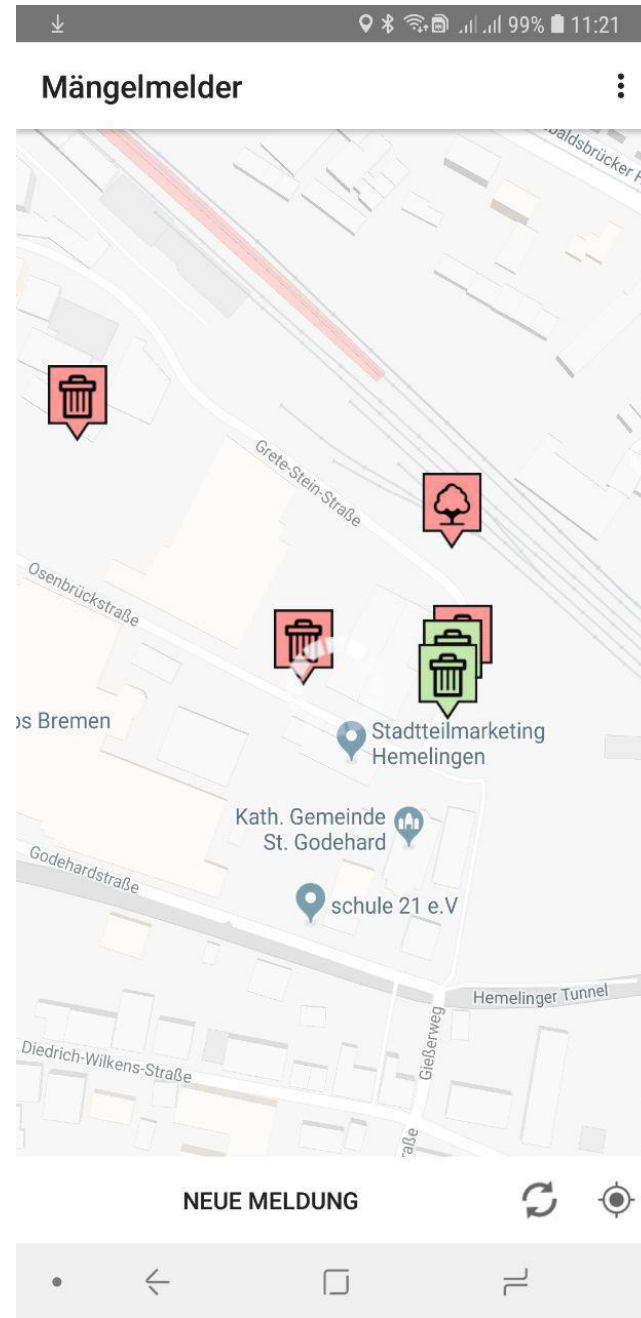

Meldungen im Detail