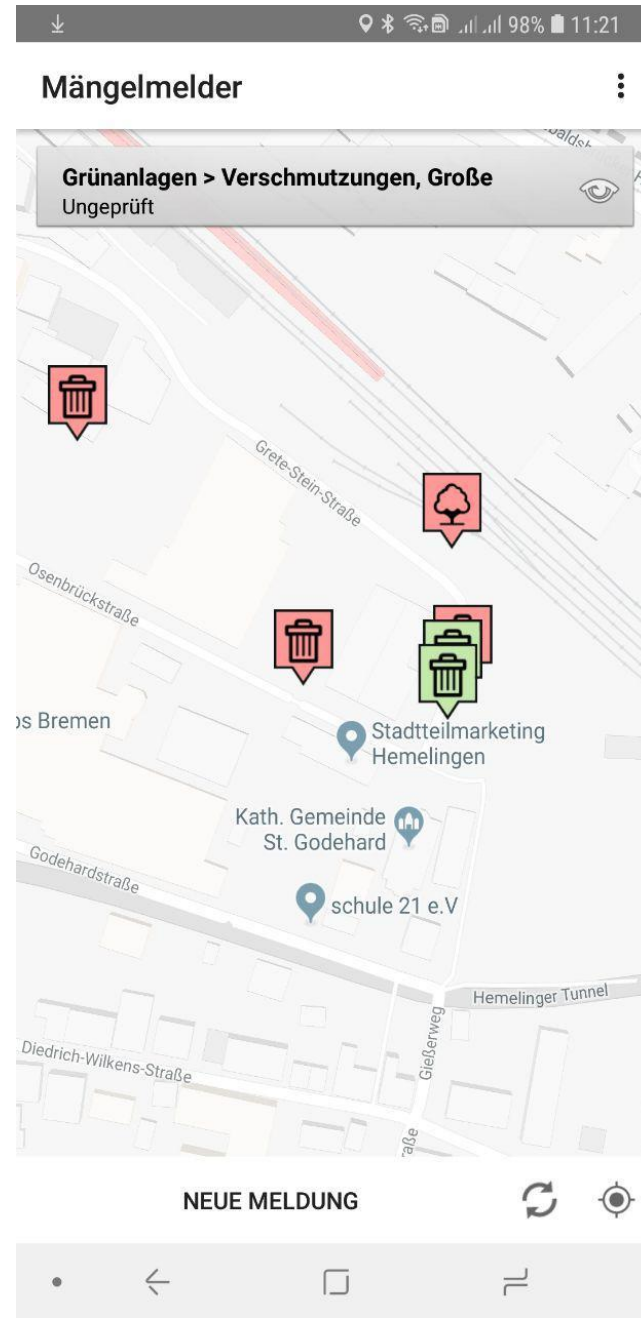

# Meldungen im Detail

The screenshot shows a mobile application interface for reporting issues. At the top, there's a status bar with icons for location, Bluetooth, Wi-Fi, cellular signal, 98% battery, and the time 11:21. Below that, the app title 'Mängelmelder' is centered, with a back arrow on the left and 'ABONNIEREN' on the right. The main content area features a map on the left with a red tree icon and a photo on the right showing a pile of garden waste. Below the images are several sections with grey headers: 'Titel' (Gartenabfälle und sonstiger Müll), 'Anfrage' (Wilde Müllentsorgung in Grünanlage), 'Typ' (Grünanlagen > Verschmutzungen, Große Müllmenge, Papierkörbe), 'Status' (Ungeprüft), 'Datum' (06.02.2019), and 'Adresse' (Grete-Stein-Straße 3, 28309 Bremen, Germany). The 'Historie' section contains two entries: one from 06.02.2019 by 'wer|denkt|' stating the report was forwarded to 'Die Bremer Stadtreinigung', and another from the same date by 'Kein Name' stating it was forwarded to 'Admin'.